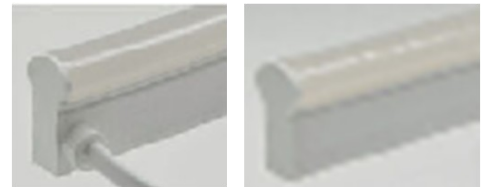

LED Neon Flex Accessories - Power, Connection and Housing

Accessory

Indoor Sleeve Power Connector with 1m Cable

Indoor Sleeve End Connector

Screw Fit Power Connector with 1m Cable (Right-Hand)

Screw Fit Power Connector with 1m Cable (Left-Hand)

Screw Fit End Connector

Injection Molded Power Connector with 1m Cable (Factory Fitted)

Injection Molded End Connector (Factory Fitted)

5cm Aluminium Housing Channel with Self-Locking Clip

1 metre Aluminium Housing Channel with Self-Locking Clips