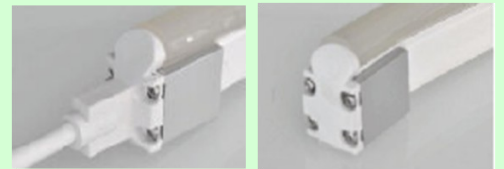

LED Neon Flex Accessories - Power, Connection and Housing

Accessory

Indoor Sleeve Power Connector with 1m Cable

Indoor Sleeve End Connector

Screw Fit Power Connector with 1m Cable (Right-Hand)

Screw Fit Power Connector with 1m Cable (Left-Hand)

Screw Fit End Connector

Injection Molded Power Connector with 1m Cable (Factory Fitted)

Injection Molded End Connector (Factory Fitted)

5cm Aluminium Housing Channel with Self-Locking Clip

1 metre Aluminium Housing Channel with Self-Locking Clips