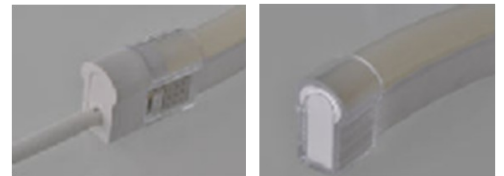

LED Neon Flex Accessories - Power, Connection and Housing

Accessory

Indoor Sleeve Power Connector with 1m Cable

Indoor Sleeve End Connector

Screw Fit Power Connector with 1m Cable (Right-Hand)

Screw Fit Power Connector with 1m Cable (Left-Hand)

Screw Fit End Connector

Injection Molded Power Connector with 1m Cable (Factory Fitted)

Injection Molded End Connector (Factory Fitted)

5cm Aluminium Housing Channel with Self-Locking Clip

1 metre Aluminium Housing Channel with Self-Locking Clips